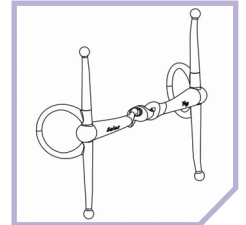

Pony Tranz Angled Lozenge Full Cheek

Available in 10mm (8093-FC)

See Video
Scan or visit website

Excellent for directional control and tight turns during faster work as the mouthpiece will not slide across the mouth when turning. It is also safer for young ponies, especially when introducing to road work, as it should not pull through the mouth in a panic situation. Highly beneficial for children or novice riders who may not be sufficiently experienced in supporting their inside rein. The upper cheeks may be fixed to the cheek pieces with Fulmer Loops in order to stabilise the mouthpiece.

CODE	MOUTHPIECE	THICKNESS	DRESSAGE LEGAL	RING SIZE	4" 101mm	4 ¼" 107mm	4 ½" 114mm	4 ¾" 120mm	5" 127mm
8093-FC	TRANZ	10mm	Y	NA					

Join the Biting Revolution™